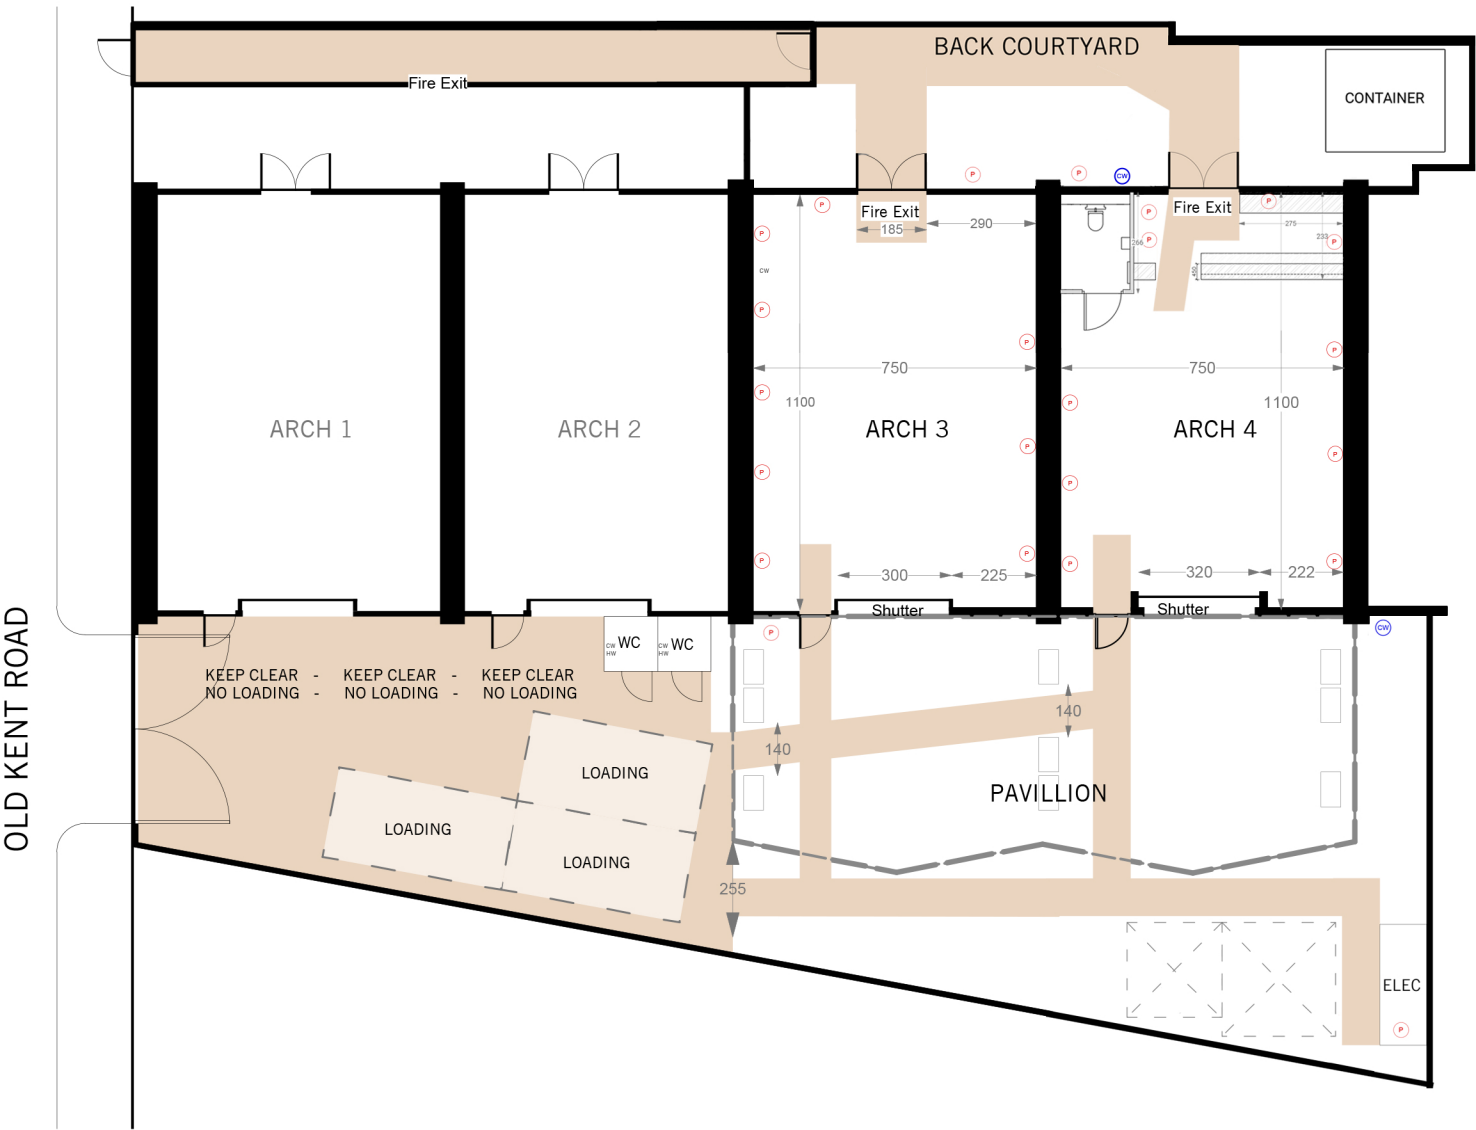

AMP STUDIOS - FLOOR PLAN

←185→ Dimensions in cm

⊙ Power - double socket 13A

⊕ Cold water tap

FIRE ESCAPE ROUTE - must be kept clear

OLD KENT ROAD

0 5.0 7.5 10.0 M